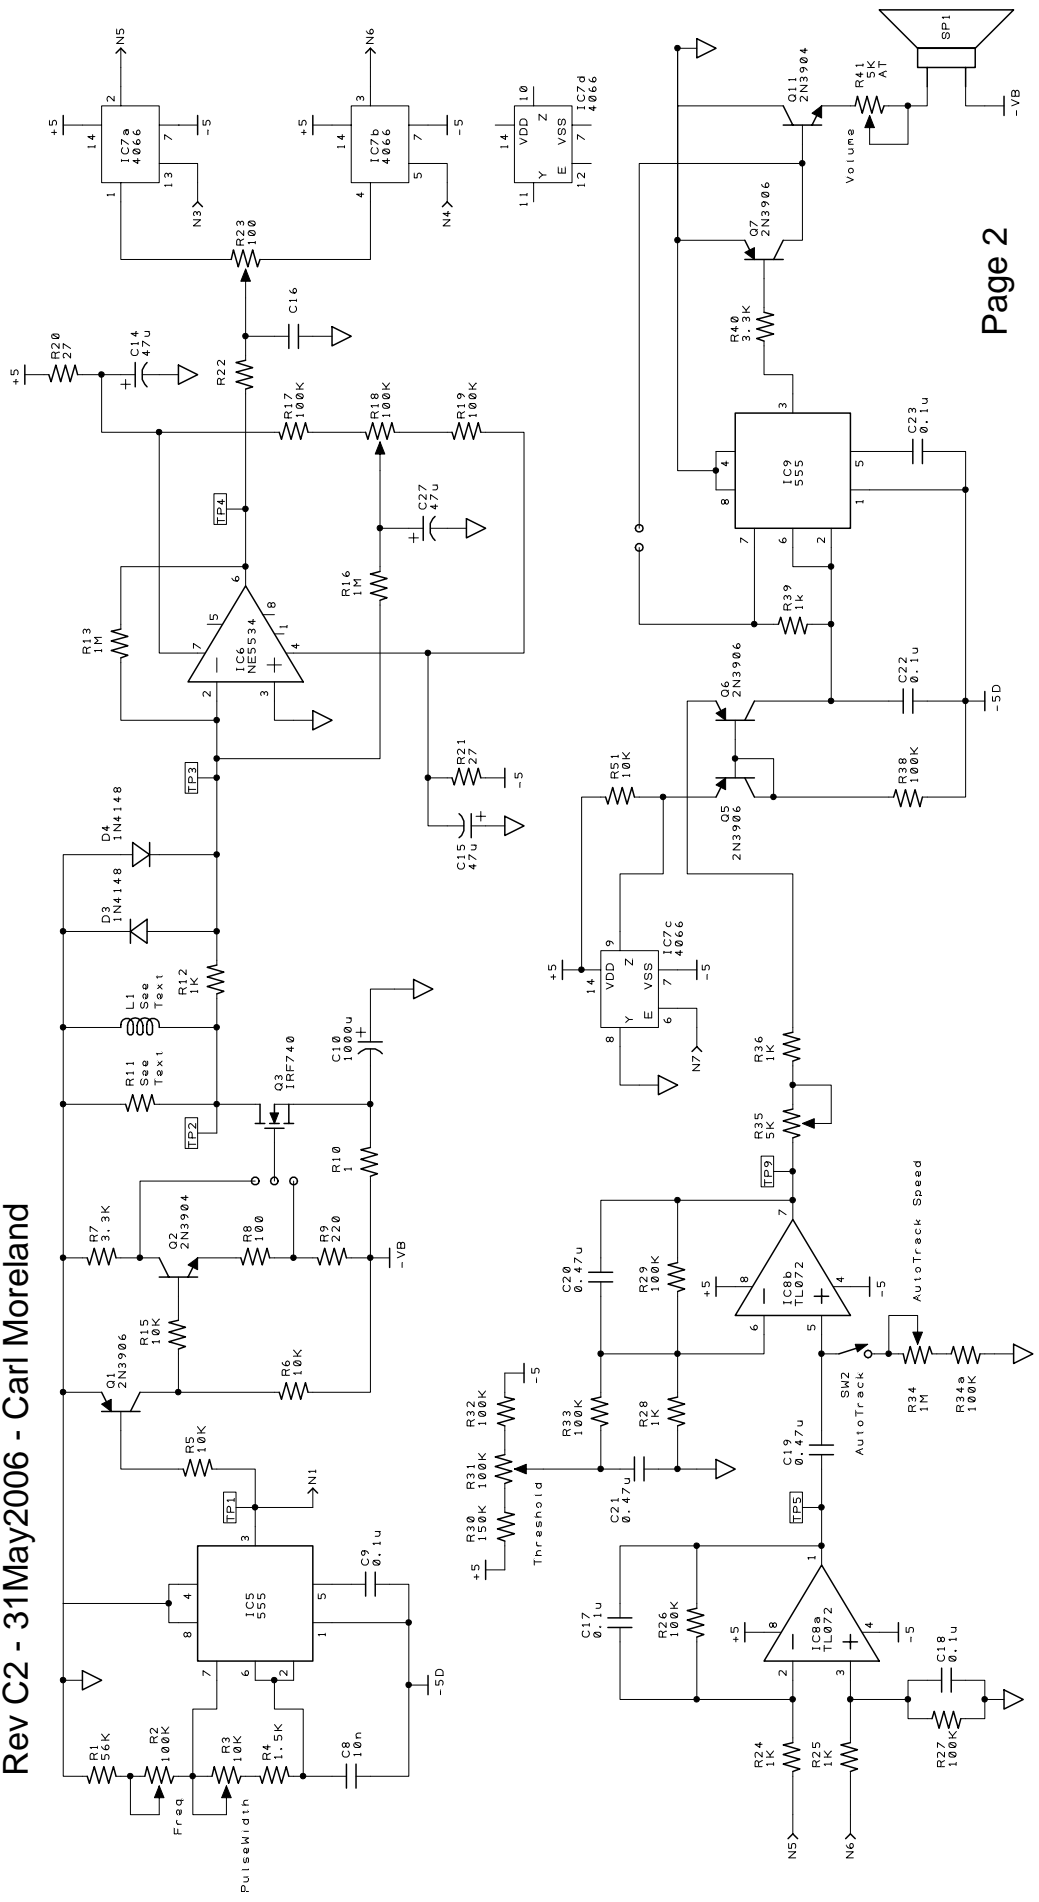

## Pulse Induction Metal Detector

Rev C2 - 31May2006 - Carl Moreland

# Hammerhead

Pulse Induction Metal Detector

Rev C2 - 31May2006 - Carl Moreland

**Hammerhead PI RevC 21Jan04**