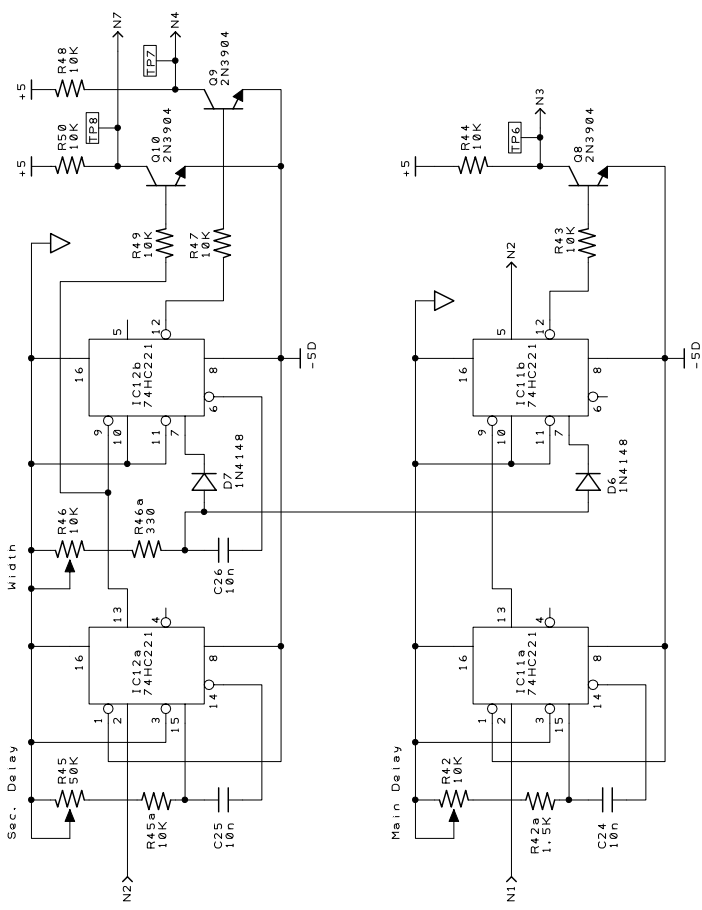

# Hammerhead

Pulse Induction Metal Detector

Rev C2 - 31May2006 - Carl Moreland

**Hammerhead PI RevC 21Jan04**