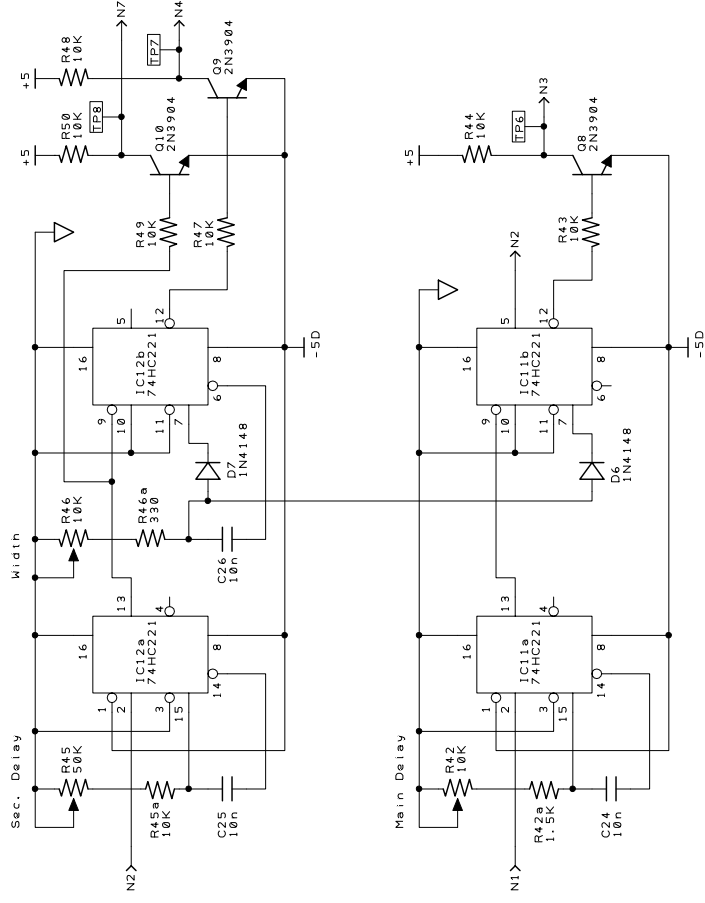

Hammerhead Option 2

Pulse Induction Metal Detector

Rev C2 - 31May2006 - Carl Moreland

Hammerhead Option 2

Rev C2